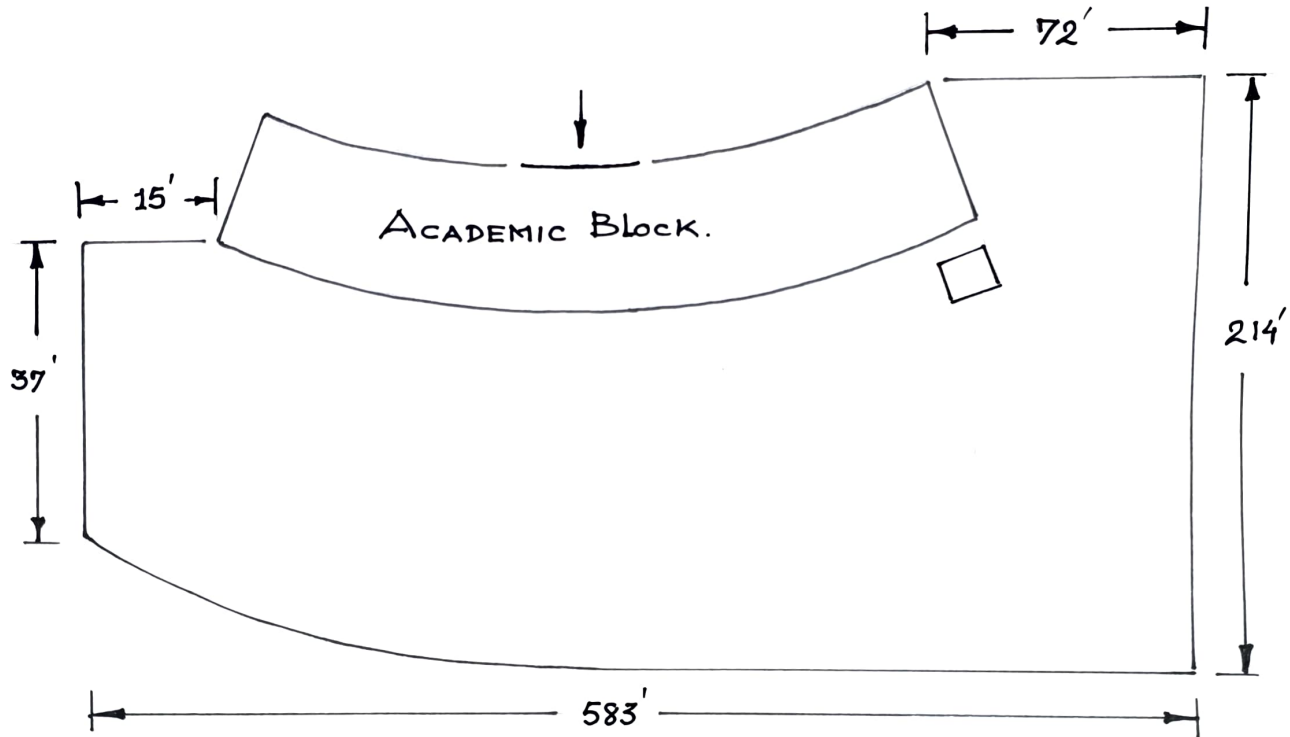

Chain Link Fencing

375'

Football Ground

226'

222'

Total:- 823' Rft.

Total: = 921' Rpt.