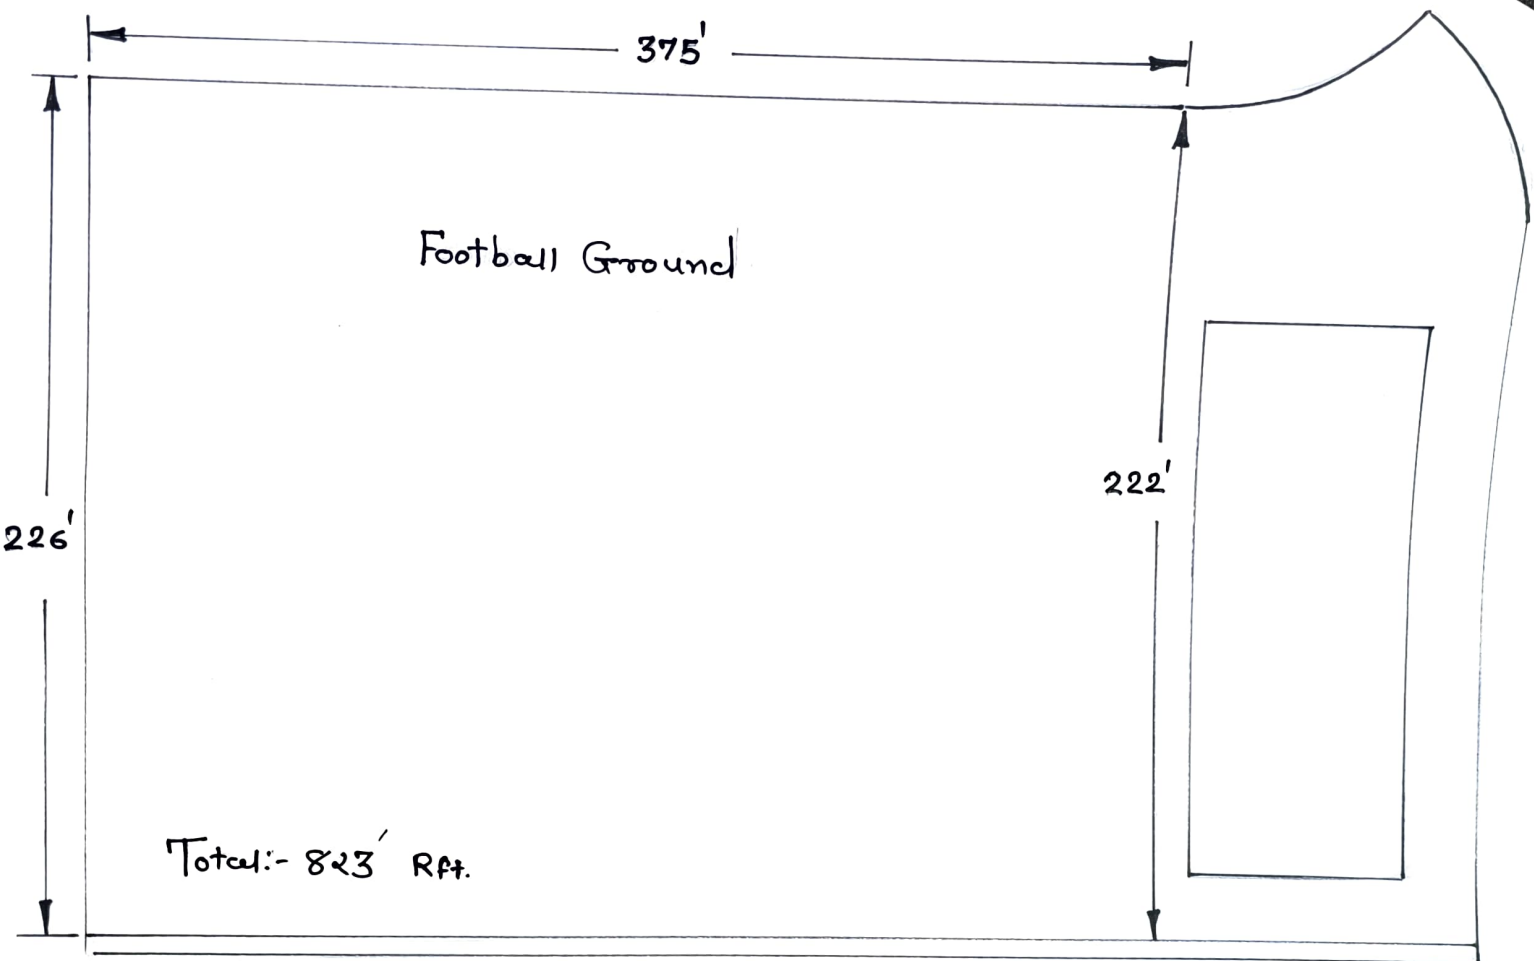

Chain Link Fencing

375'

Football Ground

226'

222'

Total:- 823' Rft.

Total: = 921' Rpt.