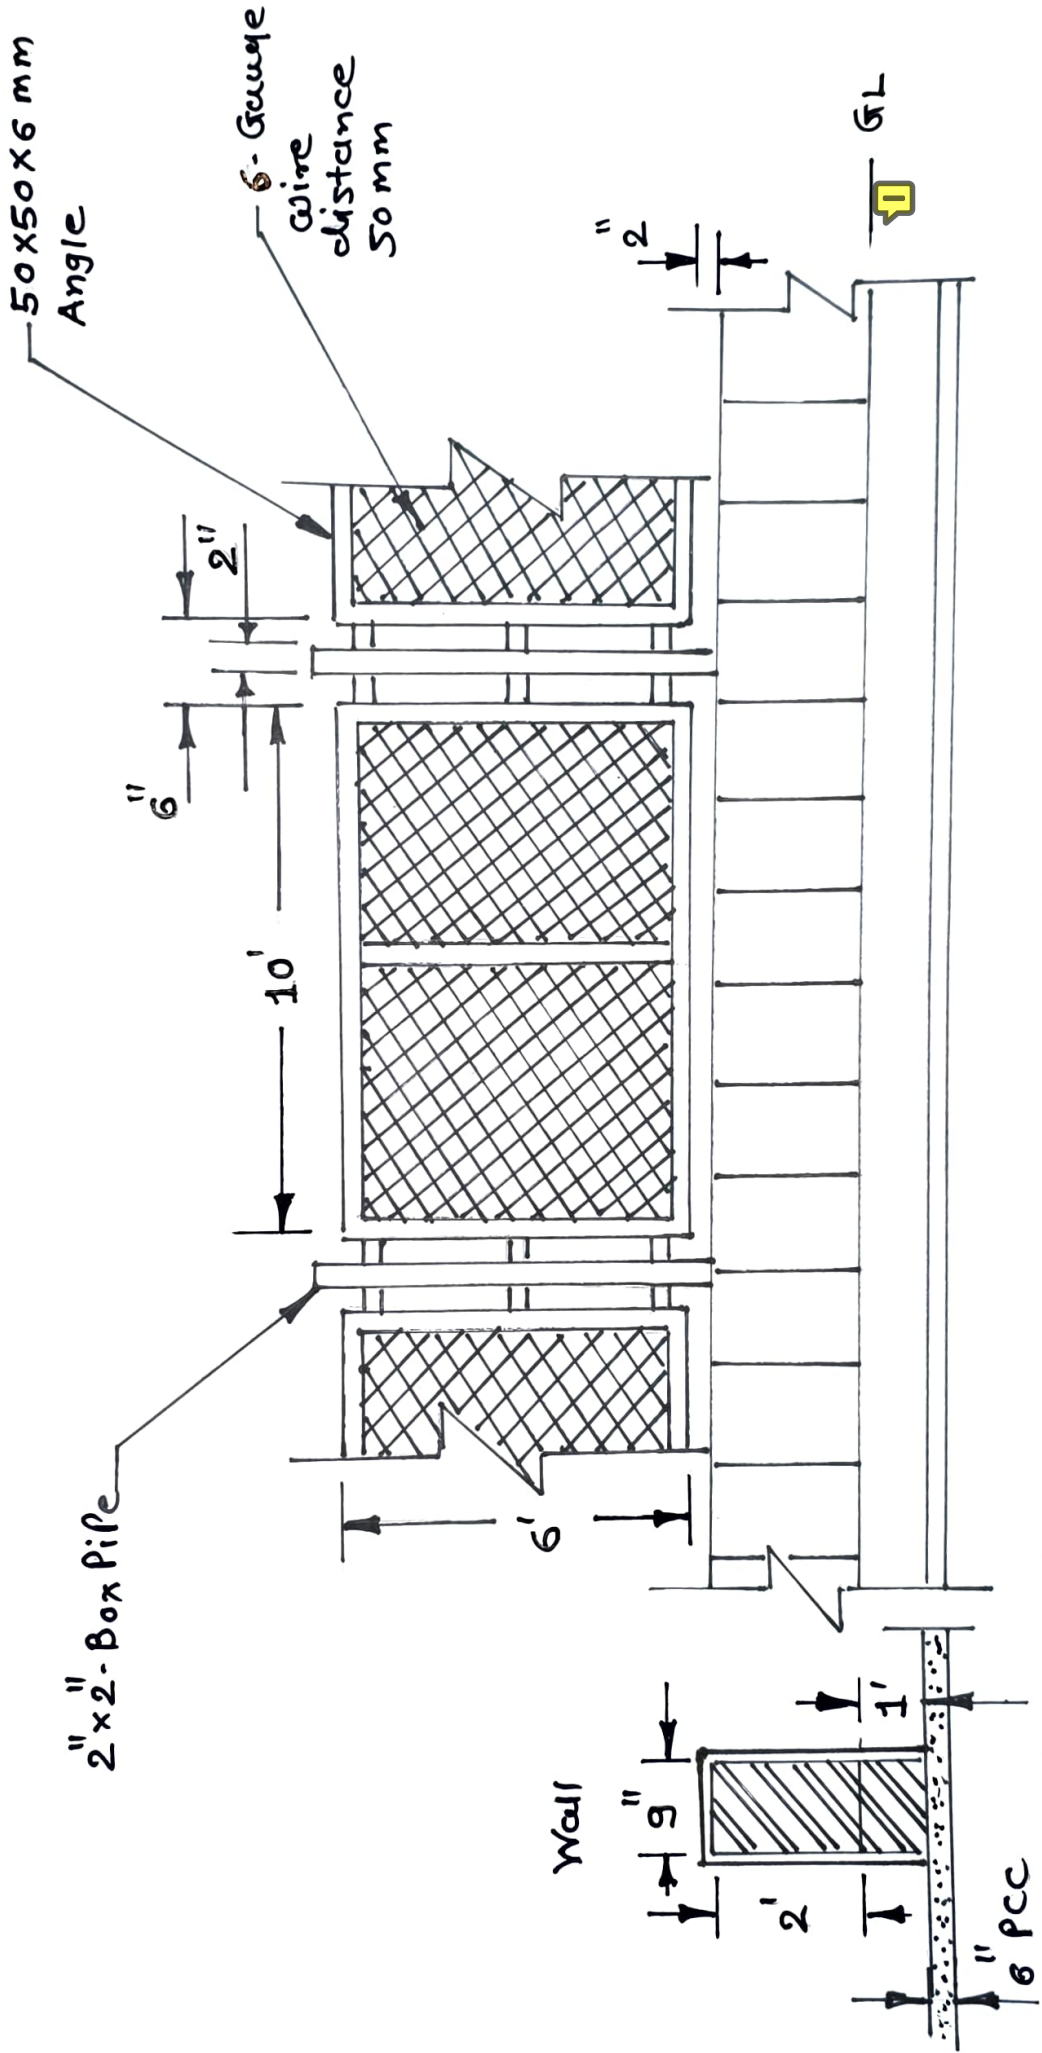

Chain Link Fencing

375'

Football Ground

226'

222'

Total:- 823' Rft.

Total: = 921' Rpt.