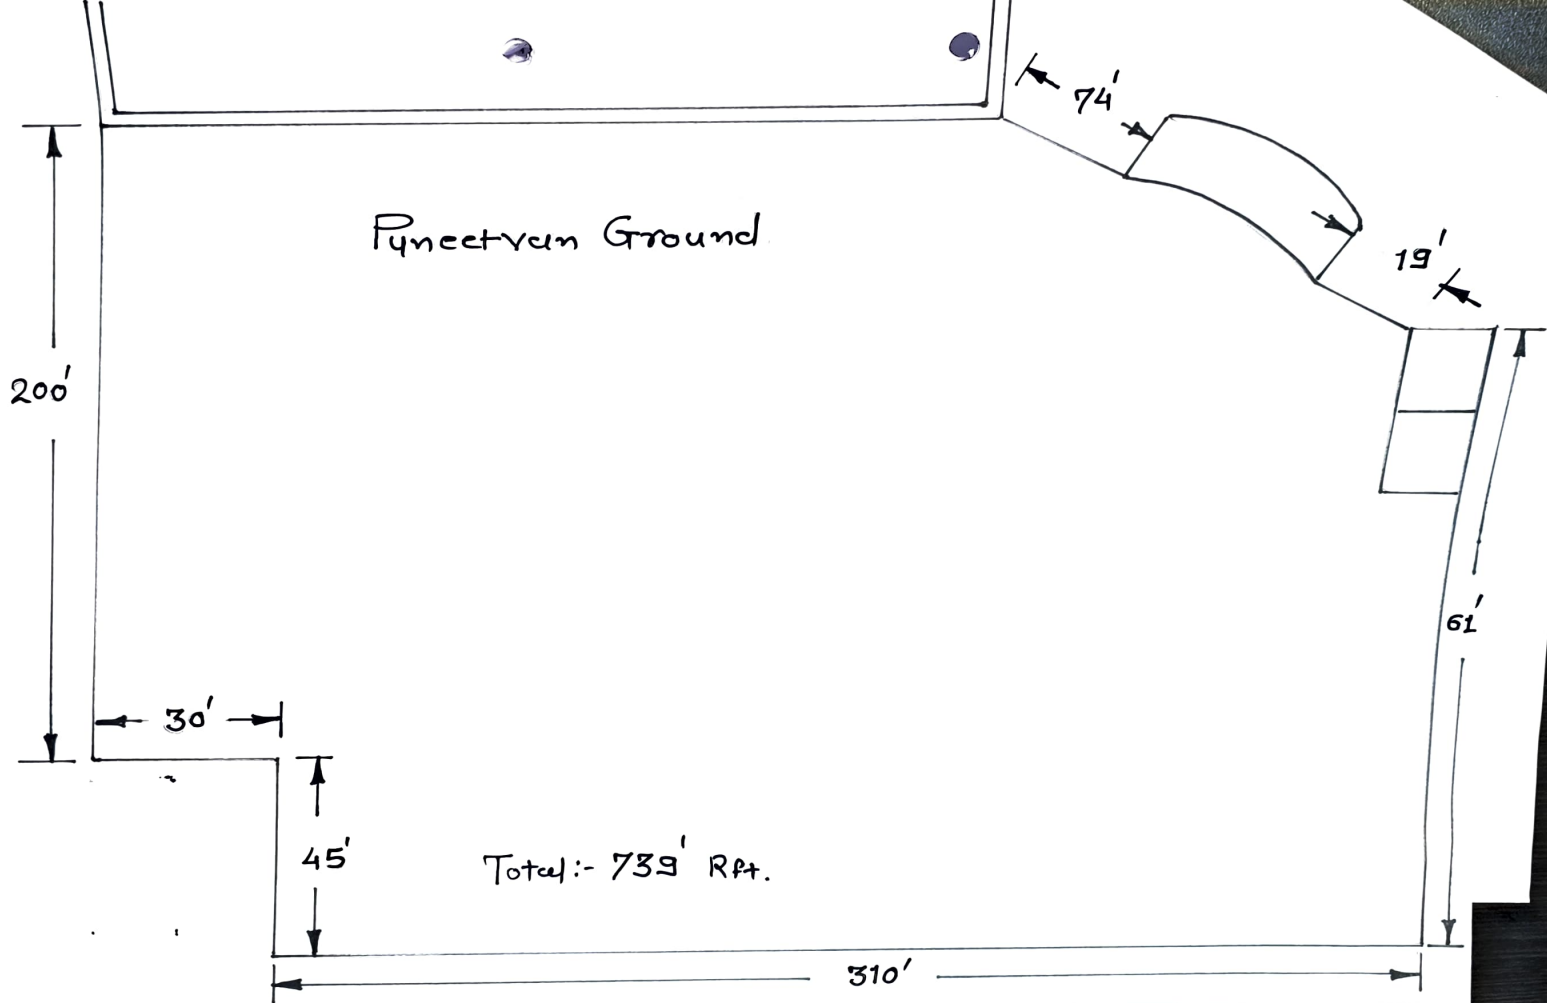

Chain Link Fencing

375'

Football Ground

226'

222'

Total:- 823' Rft.

Total: = 921' Rpt.